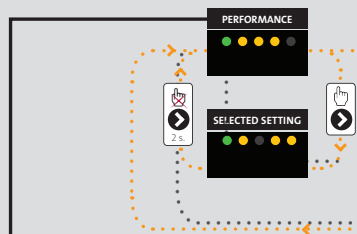

VIEW

PERFORMANCE VIEW

OPERATION STATUS

ALARM STATUS

- Blocked
- Supply voltage low
- Electrical error

SETTING MENU

KEY LOCK

SELECTION

CONTROL MODE	MODE	UPM3 xx-50	UPM3 xx-70	
PROPORTIONAL PRESSURE		1	1	
PROPORTIONAL PRESSURE		2	2	
PROPORTIONAL PRESSURE		3	3	
PROPORTIONAL PRESSURE		AUTO _{ADAPT}	AUTO _{ADAPT}	
CONTROL MODE	MODE	UPM3 xx-50	UPM3 xx-70	
CONSTANT PRESSURE		1	1	
CONSTANT PRESSURE		2	2	
CONSTANT PRESSURE		3	3	
CONSTANT PRESSURE		AUTO _{ADAPT}	AUTO _{ADAPT}	
CONTROL MODE	MODE	UPM3 xx-50	UPM3 xx-70	
CONSTANT CURVE		1	1	
CONSTANT CURVE		2	2	
CONSTANT CURVE		3	3	
CONSTANT CURVE		MAX	MAX	