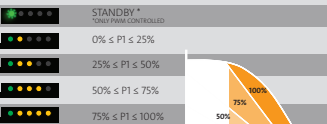

VIEW

PERFORMANCE VIEW

OPERATION STATUS

ALARM STATUS

- Blocked
- Supply voltage low
- Electrical error

SETTING MENU

KEY LOCK

SELECTION