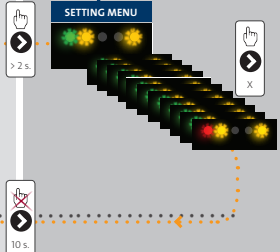

VIEW

PERFORMANCE VIEW

OPERATION STATUS

ALARM STATUS

- Blocked
- Supply voltage low
- Electrical error

SETTING MENU

KEY LOCK

SELECTION

CONTROL MODE	MODE	UPM3 xx-50	UPM3 xx-70	
PROPORTIONAL PRESSURE		1	1	
PROPORTIONAL PRESSURE		2	2	
PROPORTIONAL PRESSURE		3	3	
PROPORTIONAL PRESSURE		AUTO _{ADAPT}	AUTO _{ADAPT}	
CONTROL MODE	MODE	UPM3 xx-50	UPM3 xx-70	
CONSTANT PRESSURE		1	1	
CONSTANT PRESSURE		2	2	
CONSTANT PRESSURE		3	3	
CONSTANT PRESSURE		AUTO _{ADAPT}	AUTO _{ADAPT}	
CONTROL MODE	MODE	UPM3 xx-50	UPM3 xx-70	
CONSTANT CURVE		1	1	
CONSTANT CURVE		2	2	
CONSTANT CURVE		3	3	
CONSTANT CURVE		MAX	MAX	